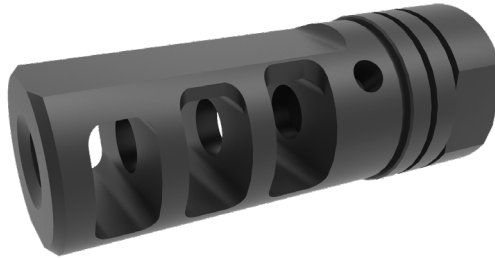

SCHMEISSER

M-Series/AR-Series Rifle NOREC® Compensator

The Schmeisser NOREC® Compensator, with its vertical ports and 45 degree holes, is designed to decrease recoil and muzzle climb. Achieve a faster and more accurate shooting experience either in semi- or full-auto.

Machined from ultra-hard German steel, the Schmeisser NOREC® compensator can deliver outstanding recoil reduction and is virtually impervious to heat, corrosion and wear. Can be mounted with AR/M-series rifle tools.

GTIN

4251366500284

Description

AR-15 NOREC Compensator

Highlights

Designed to decrease recoil and muzzle climb

Increased accuracy in semi- and full-auto

Milled and hardened from German steel

Compact size and lightweight

MSRP: \$80.95

M-Series/AR-Series Rifle NOREC® Compensator

Material	4140 German steel, matte black oxide finish	Diameter	0.866" (22mm)
Fit	Standard 1/2"-28 UNEF	Length	2.32" (59mm)
Weight	2.08 oz (81g)		